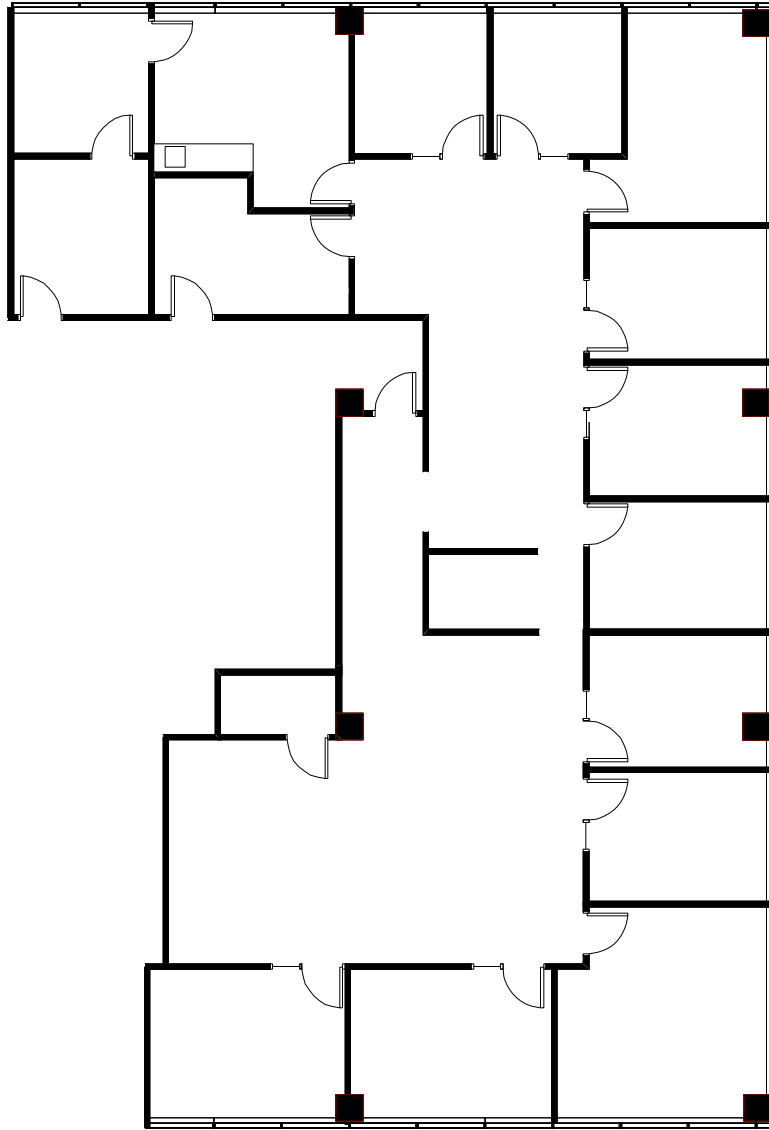

# SUITE 401 402 404

266 RSF

1,944 RSF

1,993 RSF

SITE LOCATION MAP

FOURTH FLOOR KEY PLAN

SUITE LOCATION  
SUITE 404