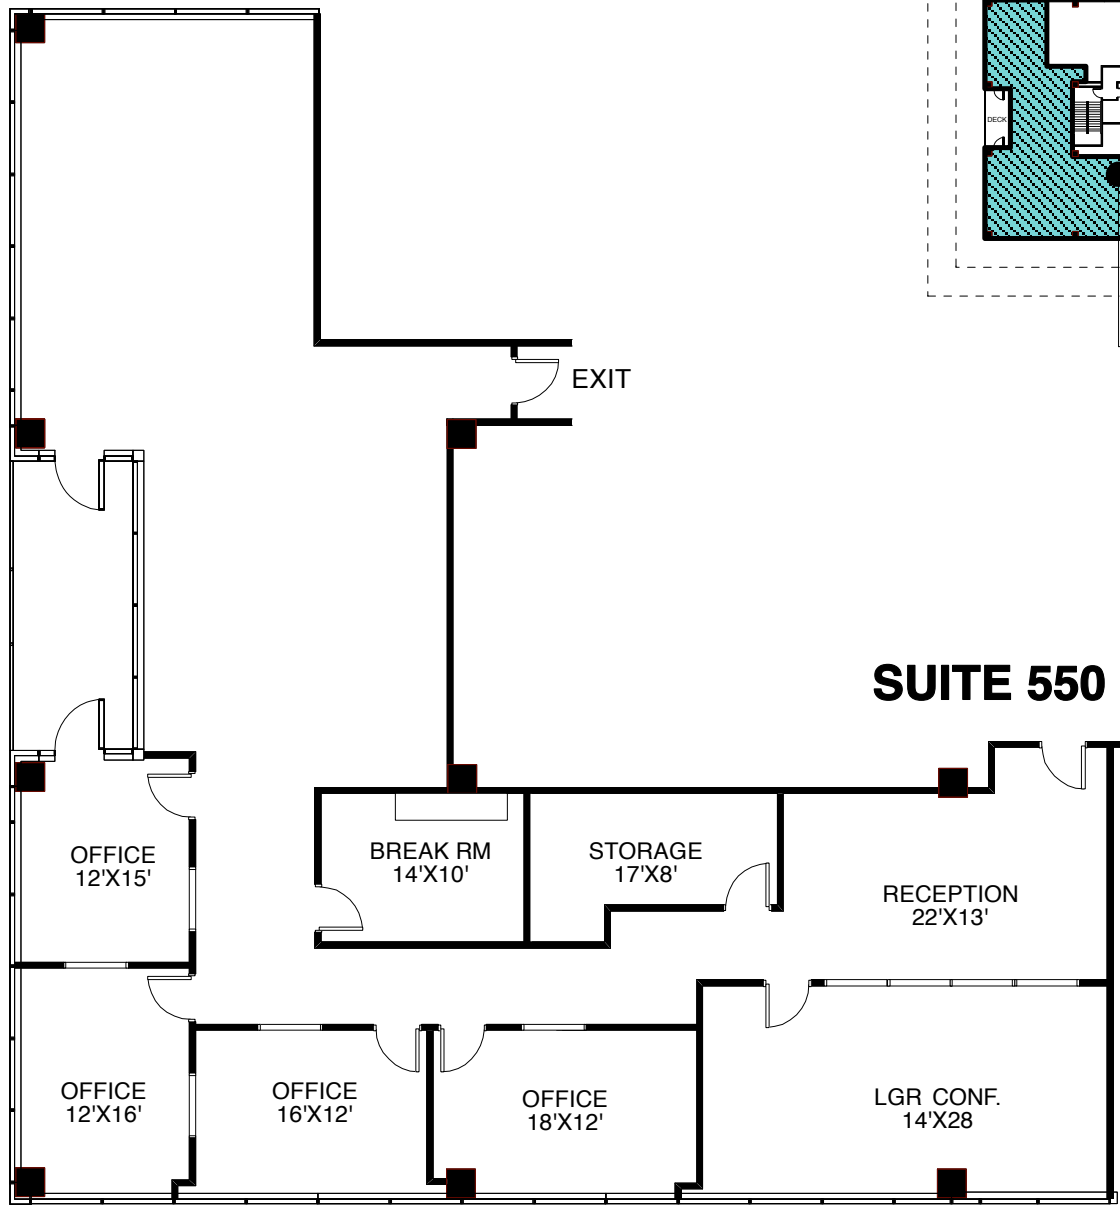

FIFTH FLOOR KEY PLAN

SUITE 550

4,177 RSF