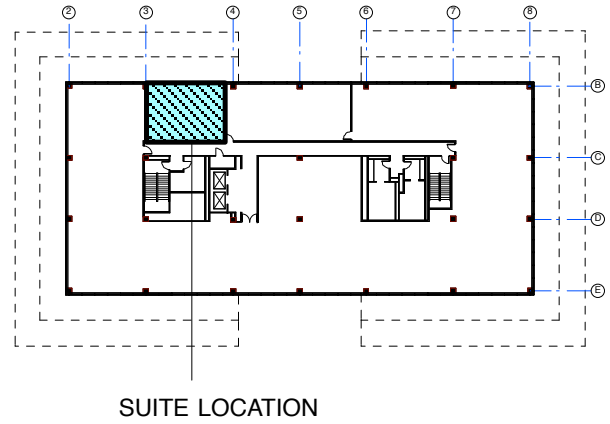

SUITE 415

FOURTH FLOOR KEY PLAN

PLAZA ONE OFFICE BUILDING
3260 BLUME DRIVE
RICHMOND, CALIFORNIA

SITE LOCATION MAP