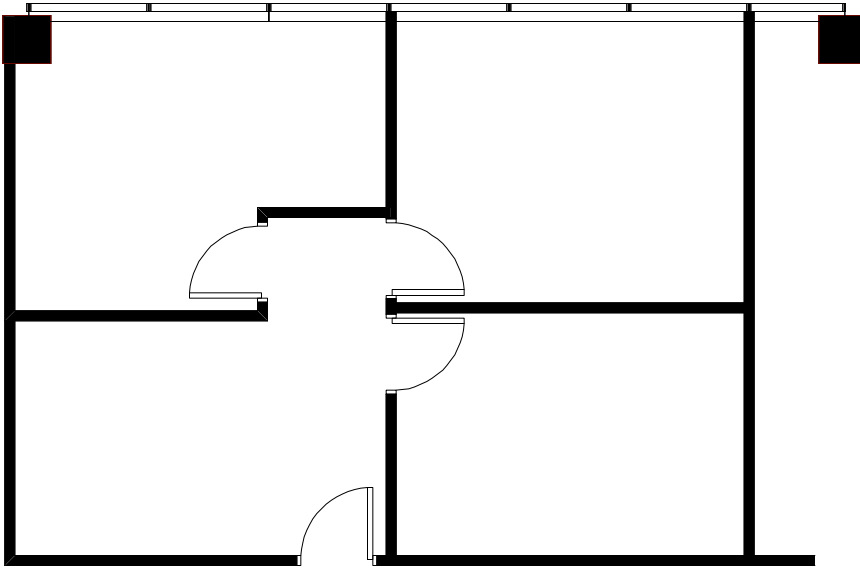

SUITE 415

FOURTH FLOOR KEY PLAN

PLAZA ONE OFFICE BUILDING
3260 BLUME DRIVE
RICHMOND, CALIFORNIA

SITE LOCATION MAP