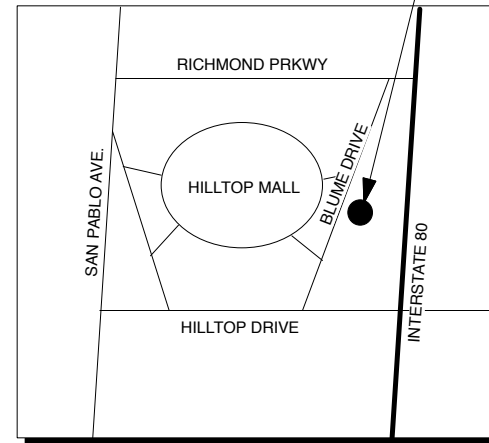

SUITE 415

FOURTH FLOOR KEY PLAN

PLAZA ONE OFFICE BUILDING
3260 BLUME DRIVE
RICHMOND, CALIFORNIA

SITE LOCATION MAP