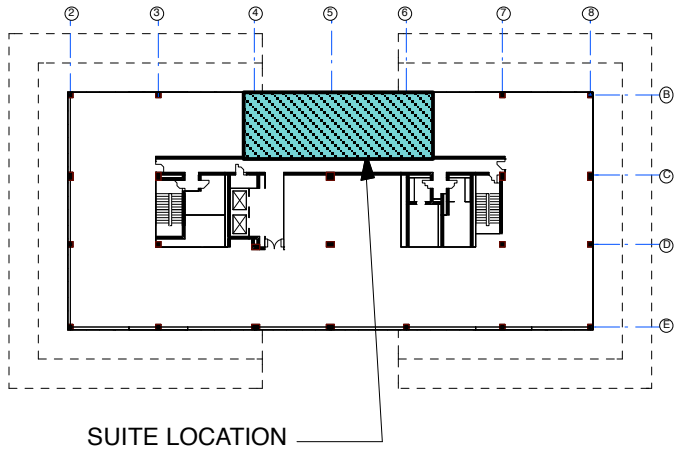

FOURTH FLOOR KEY PLAN

PLAZA ONE OFFICE BUILDING
3260 BLUME DRIVE
RICHMOND, CALIFORNIA

SITE LOCATION MAP

SUITE 405