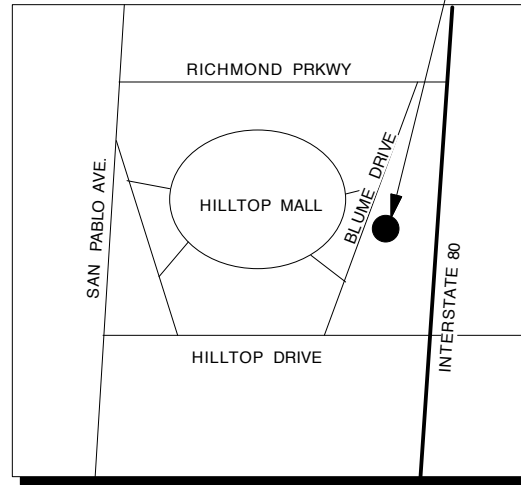

FOURTH FLOOR KEY PLAN

PLAZA ONE OFFICE BUILDING
3260 BLUME DRIVE
RICHMOND, CALIFORNIA

SITE LOCATION MAP

SUITE 405