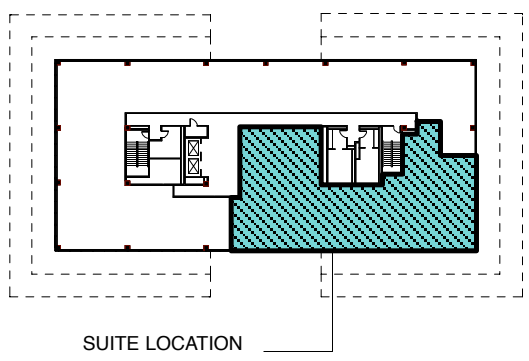

SUITE 340

THIRD FLOOR KEY PLAN

PLAZA ONE OFFICE BUILDING
3260 BLUME DRIVE
RICHMOND, CALIFORNIA

SITE LOCATION MAP