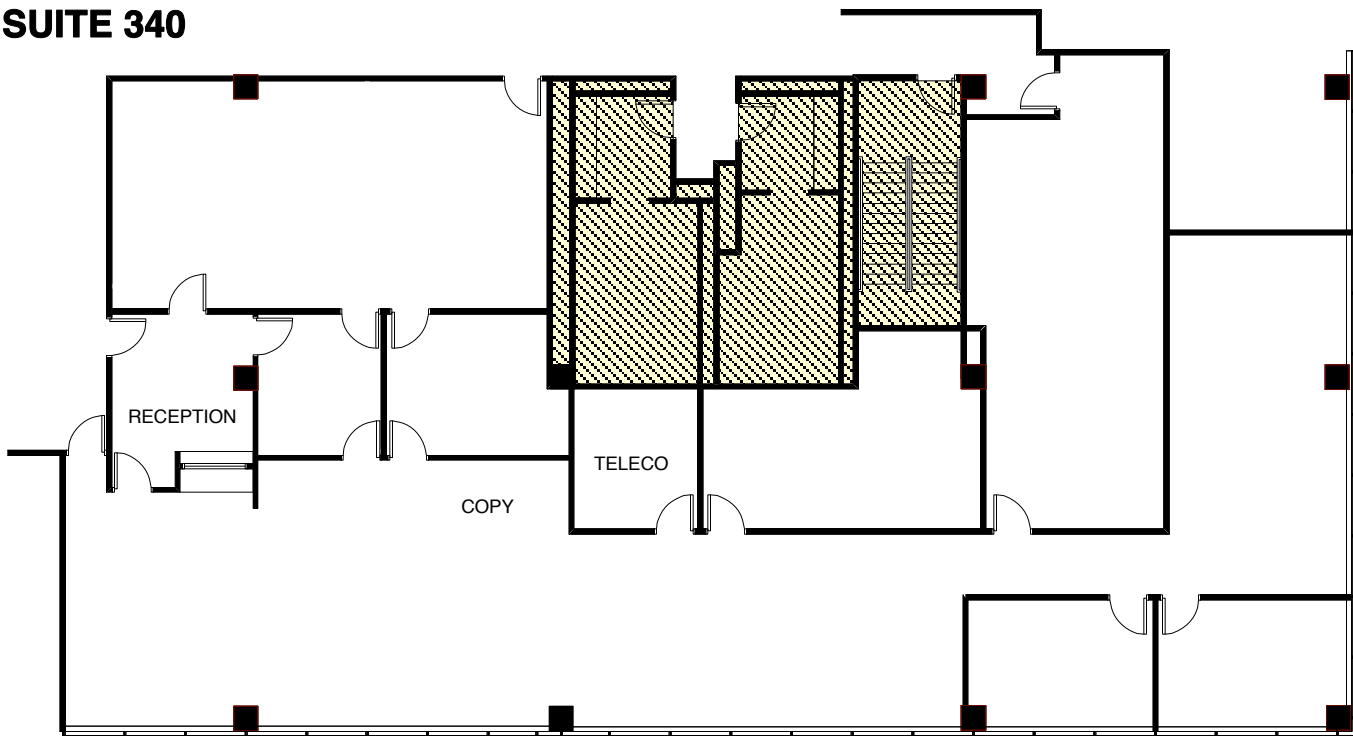

SUITE 340

THIRD FLOOR KEY PLAN

PLAZA ONE OFFICE BUILDING
3260 BLUME DRIVE
RICHMOND, CALIFORNIA

SITE LOCATION MAP