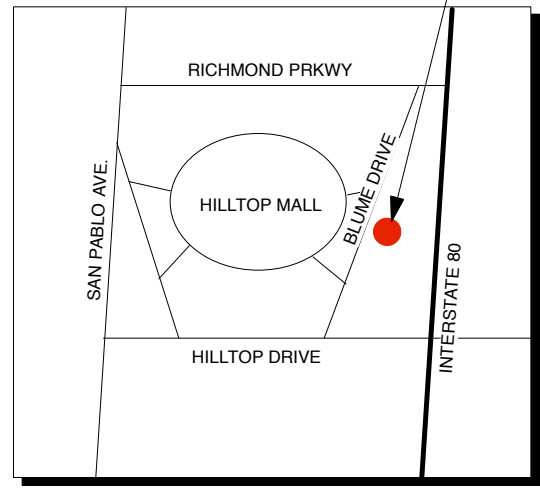

SUITE 340

THIRD FLOOR KEY PLAN

PLAZA ONE OFFICE BUILDING
3260 BLUME DRIVE
RICHMOND, CALIFORNIA

SITE LOCATION MAP