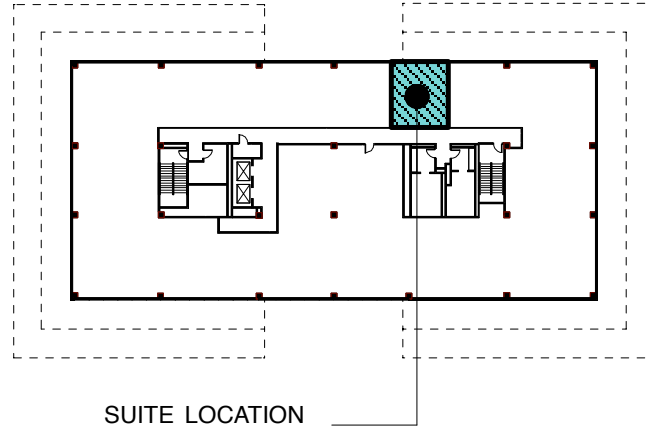

FIRST FLOOR KEY PLAN

PLAZA ONE OFFICE BUILDING
3260 BLUME DRIVE
RICHMOND, CALIFORNIA

SITE LOCATION MAP

SUITE 326

EXHIBIT -A