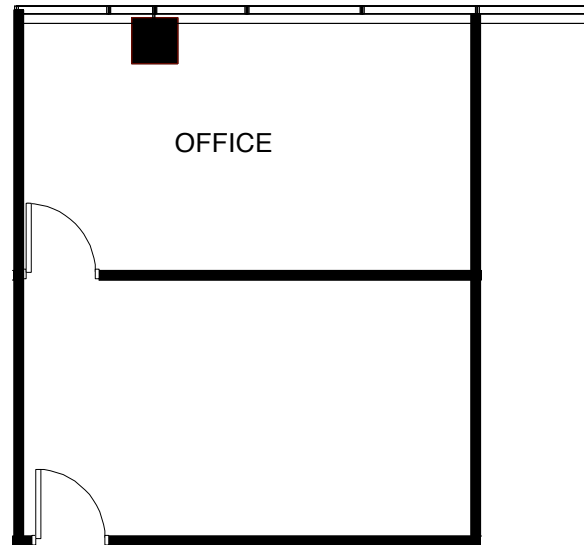

FIRST FLOOR KEY PLAN

PLAZA ONE OFFICE BUILDING
3260 BLUME DRIVE
RICHMOND, CALIFORNIA

SITE LOCATION MAP

SUITE 326

EXHIBIT -A