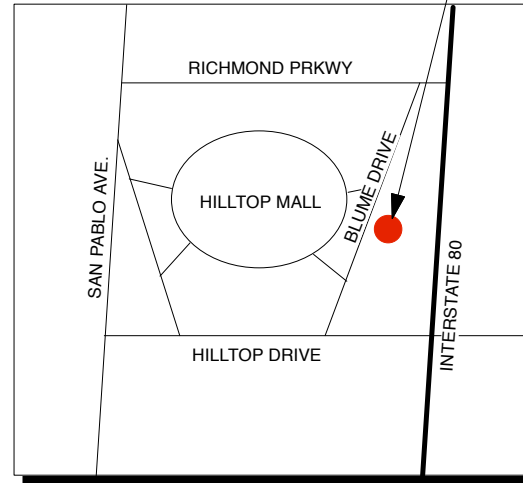

FIRST FLOOR KEY PLAN

PLAZA ONE OFFICE BUILDING
3260 BLUME DRIVE
RICHMOND, CALIFORNIA

SITE LOCATION MAP

SUITE 326

EXHIBIT -A