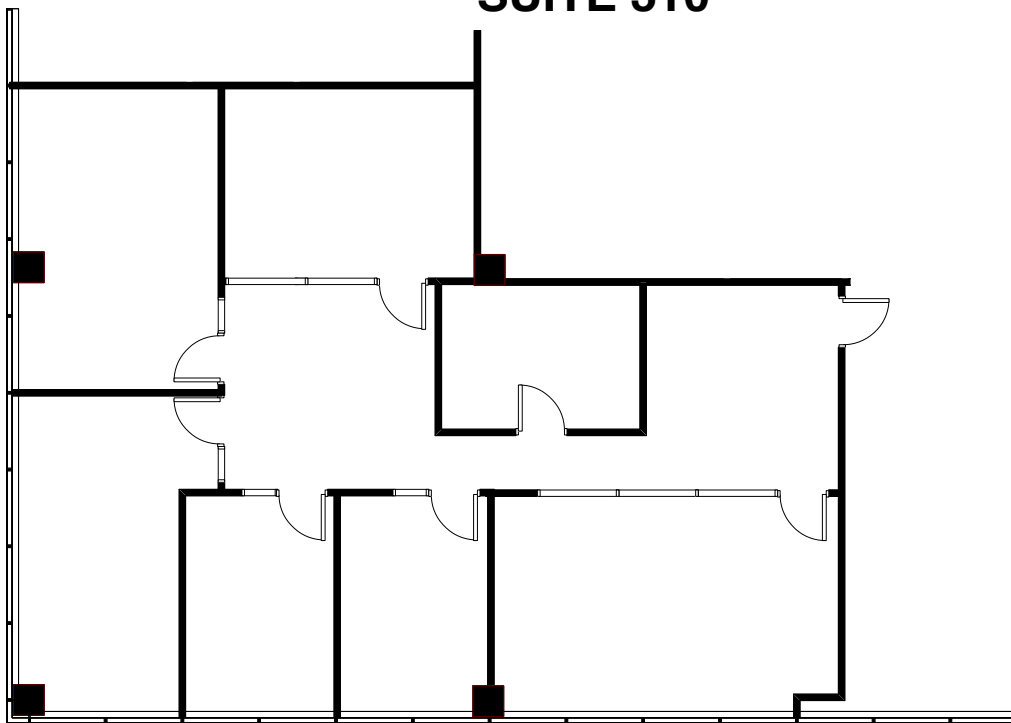

FIRST FLOOR KEY PLAN

PLAZA ONE OFFICE BUILDING
3260 BLUME DRIVE
RICHMOND, CALIFORNIA

SITE LOCATION MAP

SUITE 310

SCALE IN FEET