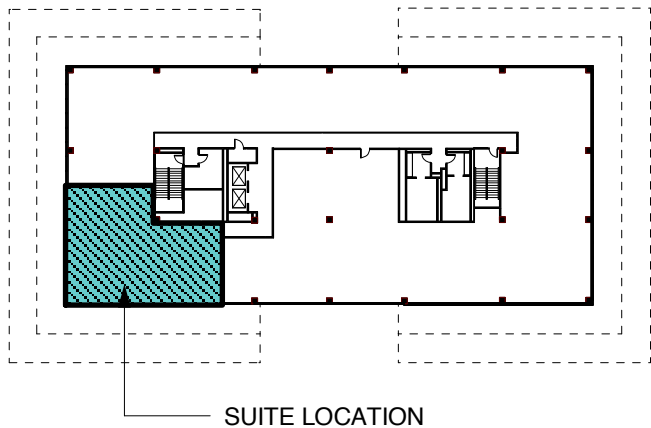

FIRST FLOOR KEY PLAN

PLAZA ONE OFFICE BUILDING
3260 BLUME DRIVE
RICHMOND, CALIFORNIA

SITE LOCATION MAP

SUITE 310

SCALE IN FEET