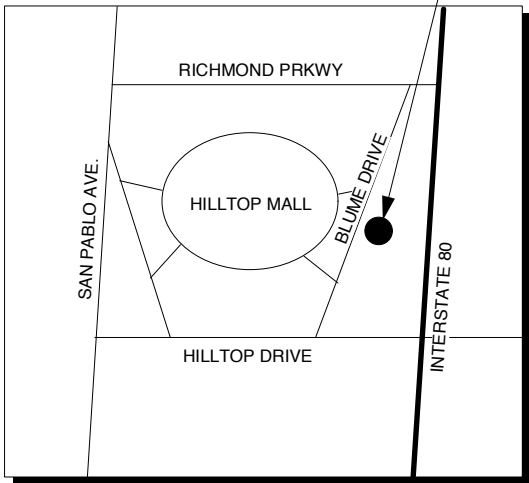

FIRST FLOOR KEY PLAN

PLAZA ONE OFFICE BUILDING
3260 BLUME DRIVE
RICHMOND, CALIFORNIA

SITE LOCATION MAP

SUITE 310

SCALE IN FEET