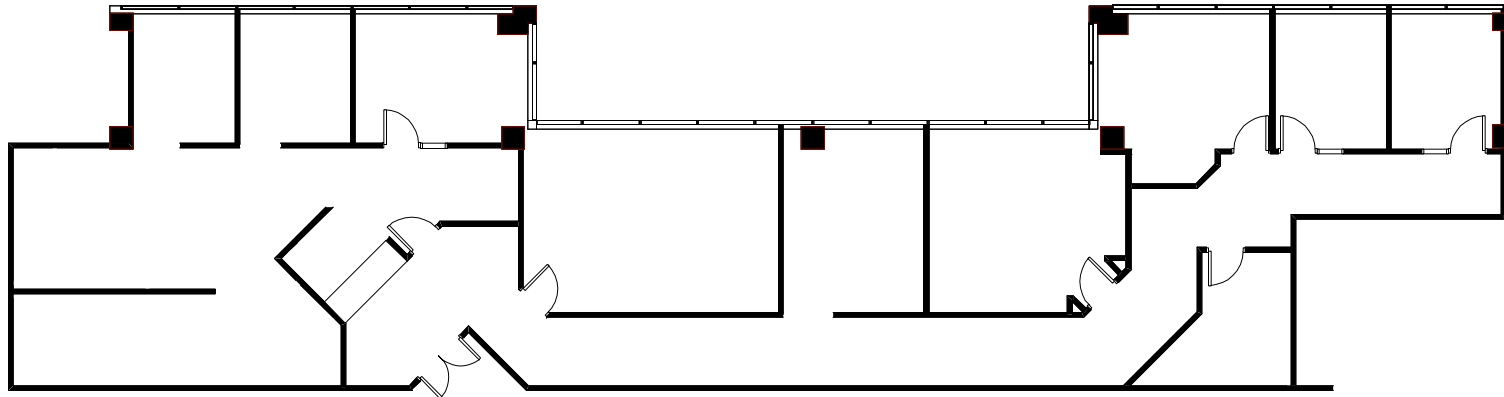

**SECOND FLOOR KEY PLAN**

SUITE FLOOR LOCATION

PLAZA ONE OFFICE BUILDING  
3260 BLUME DRIVE  
RICHMOND, CALIFORNIA

**SITE LOCATION MAP**

**SUITE 230**

0 5 10 20  
SCALE IN FEET