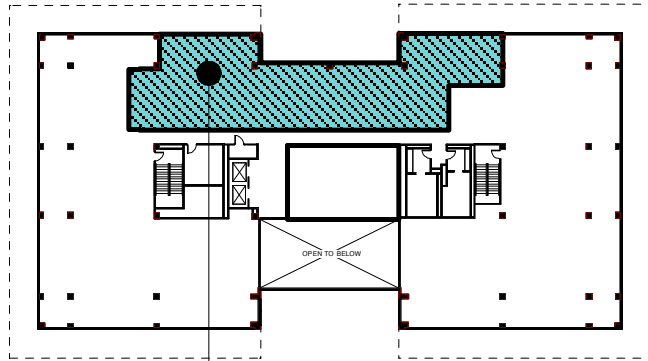

**SECOND FLOOR KEY PLAN**

SUITE FLOOR LOCATION

PLAZA ONE OFFICE BUILDING  
3260 BLUME DRIVE  
RICHMOND, CALIFORNIA

**SITE LOCATION MAP**

**SUITE 230**

0 5 10 20  
SCALE IN FEET