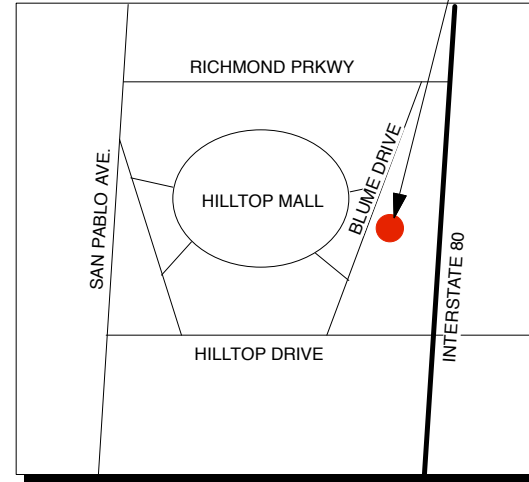

**SECOND FLOOR KEY PLAN**

SUITE FLOOR LOCATION

PLAZA ONE OFFICE BUILDING  
3260 BLUME DRIVE  
RICHMOND, CALIFORNIA

**SITE LOCATION MAP**

**SUITE 230**

0 5 10 20  
SCALE IN FEET