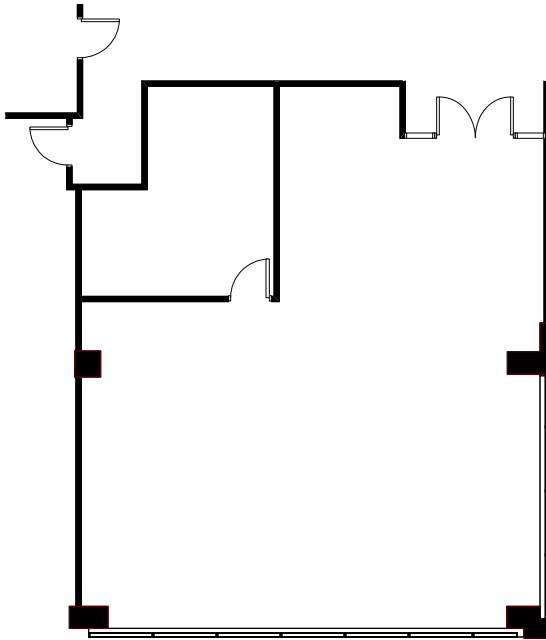

**FIRST FLOOR KEY PLAN**

**SUITE 130**

**3260 BLUME DRIVE  
PLAZA ONE OFFICE BUILDING  
RICHMOND, CALIFORNIA**

**SITE LOCATION MAP**