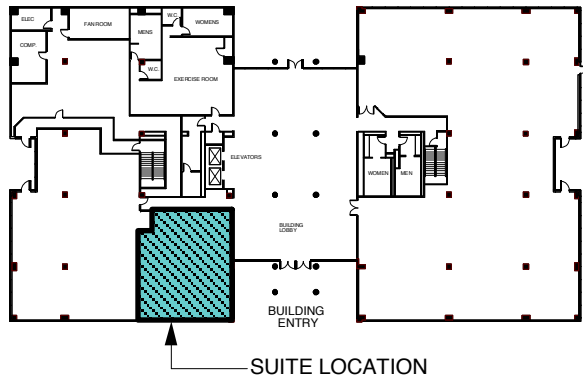

**FIRST FLOOR KEY PLAN**

**SUITE 130**

**3260 BLUME DRIVE  
PLAZA ONE OFFICE BUILDING  
RICHMOND, CALIFORNIA**

**SITE LOCATION MAP**