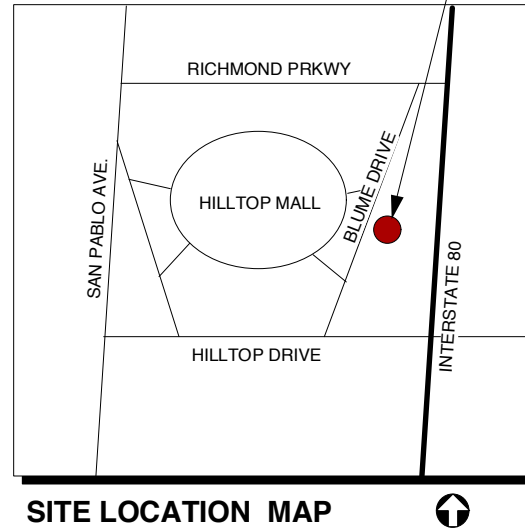

**FIRST FLOOR KEY PLAN**

**SUITE 130**

**3260 BLUME DRIVE  
PLAZA ONE OFFICE BUILDING  
RICHMOND, CALIFORNIA**

**SITE LOCATION MAP**