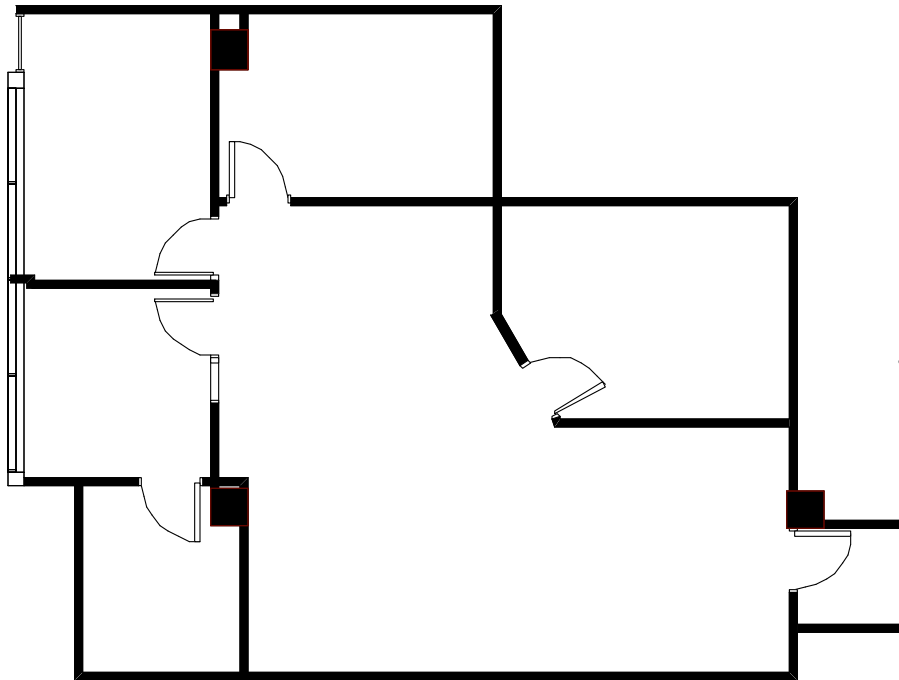

FIRST FLOOR KEY PLAN

PLAZA ONE OFFICE BUILDING
3260 BLUME DRIVE
RICHMOND, CALIFORNIA

SITE LOCATION MAP

SUITE 110

SCALE IN FEET