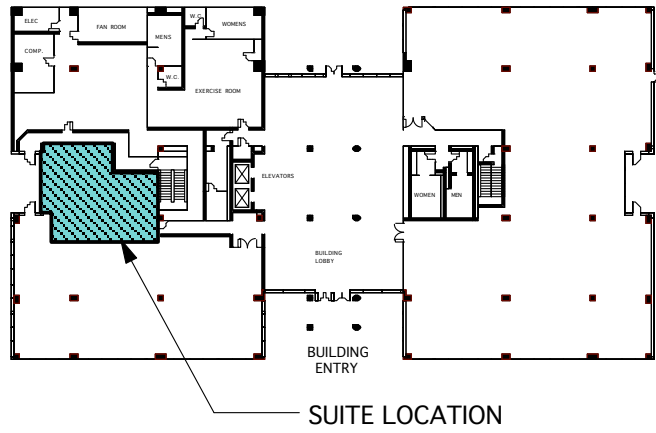

FIRST FLOOR KEY PLAN

PLAZA ONE OFFICE BUILDING
3260 BLUME DRIVE
RICHMOND, CALIFORNIA

SITE LOCATION MAP

SUITE 110

SCALE IN FEET