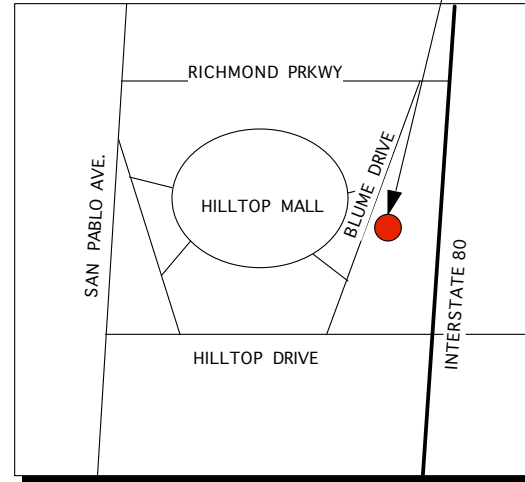

FIRST FLOOR KEY PLAN

PLAZA ONE OFFICE BUILDING
3260 BLUME DRIVE
RICHMOND, CALIFORNIA

SITE LOCATION MAP

SUITE 110

SCALE IN FEET